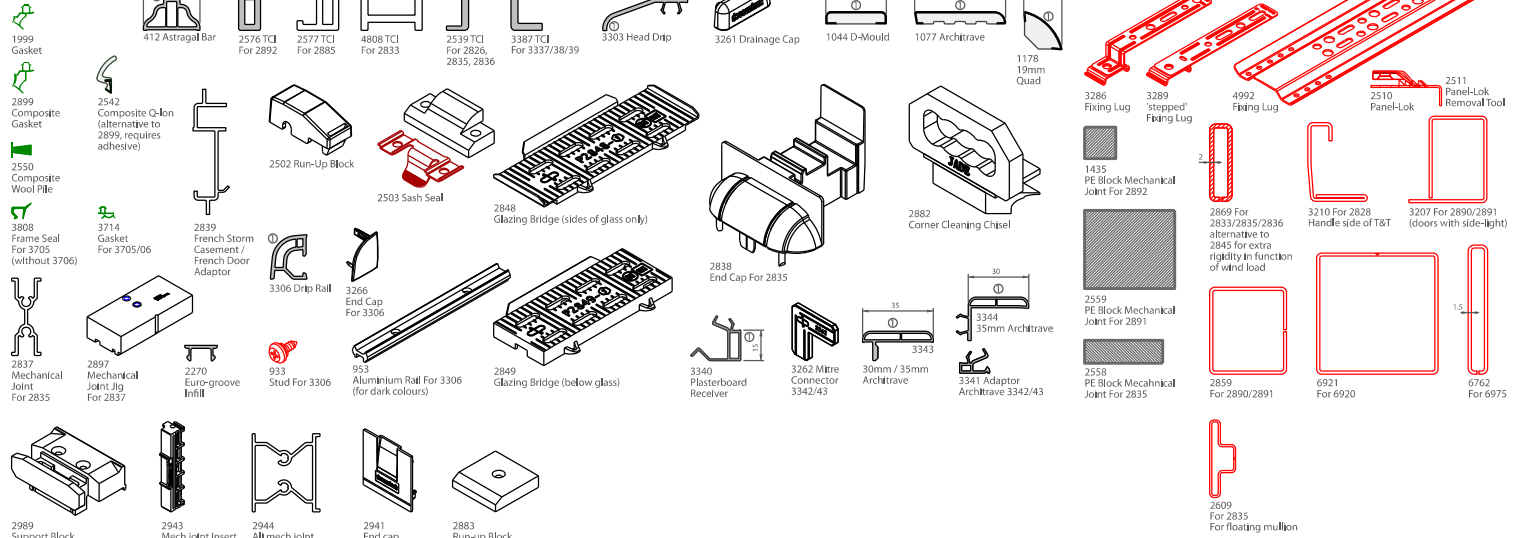

Main Frame

Cills, Frame Extenders, Couplers

Ancillaries

Open-Out Low Threshold

Open-In Low Threshold

Sash Horn