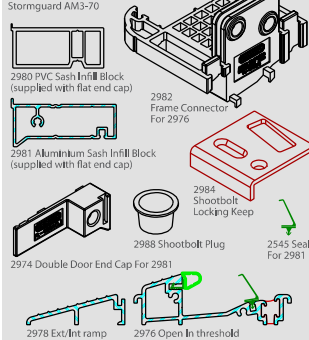

Main Frame

Cills, Frame Extenders, Couplers

Ancillaries

Open-Out Low Threshold

Open-In Low Threshold

Sash Horn